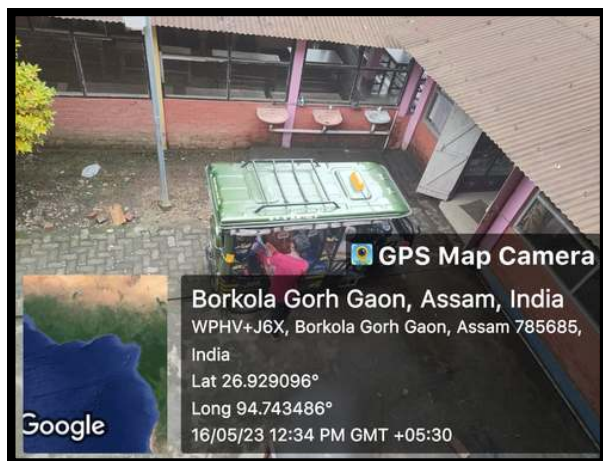

গড়গাঁও মহাবিদ্যালয়
GARGAON COLLEGE

Gargaon College encourages using Electrical Auto Rickshaw to set a model of sustainable development. Most of the college students use Electrical Auto Rickshaw as a means of transportation. Additionally, some of the teachers use E-Rickshaws to encourage the students and other members of the college fraternity towards eco-friendly transportation and reduce the use of vehicles. Most of the fast-moving commodities come by E-Rickshaw to the college canteen, Girls' Hostel, Boys' Hostel, College Quarters etc.

PHOTOGRAPHS